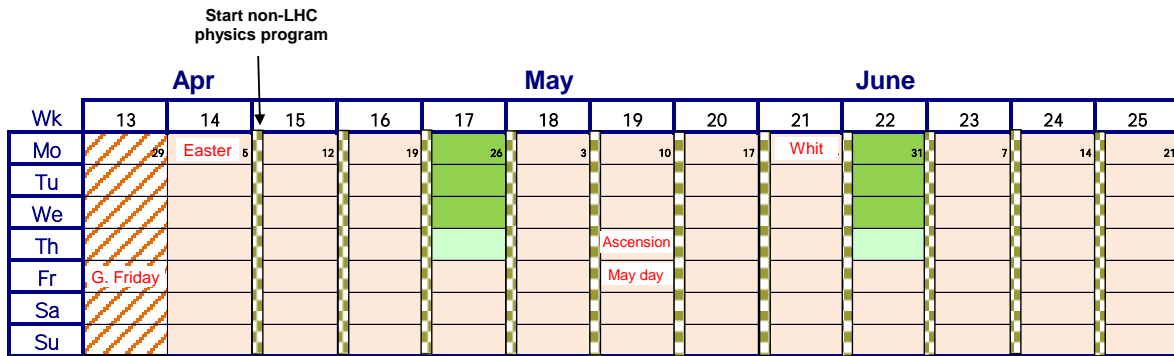

# 2010 LHC Schedule

- Technical Stop
- Re-commissioning with beam
- SPS et al - physics