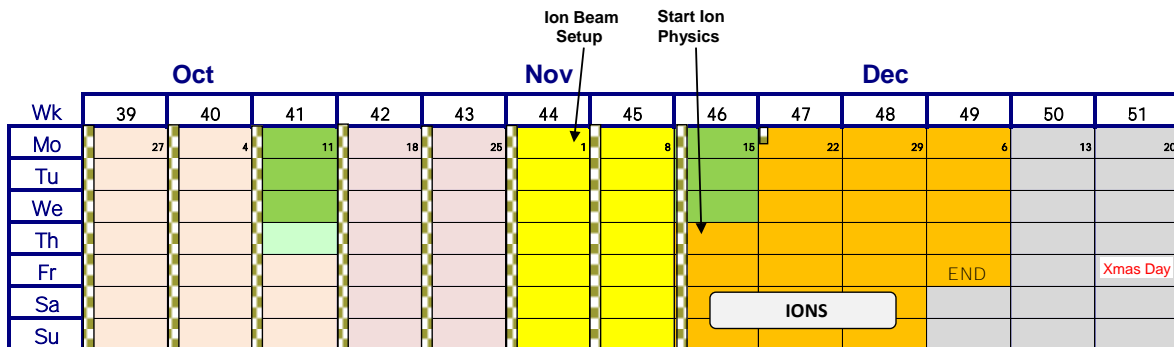

# 2010 LHC Schedule

- Technical Stop
- Re-commissioning with beam
- SPS et al - physics