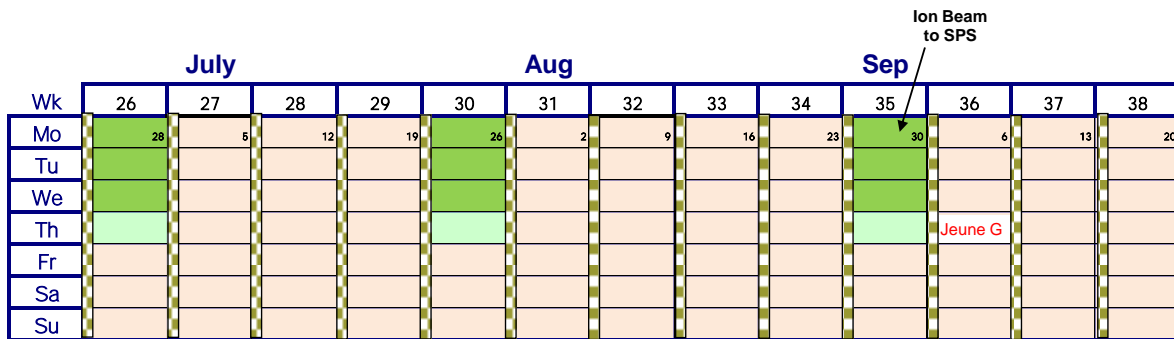

# 2010 LHC Schedule

- Technical Stop
- Re-commissioning with beam
- SPS et al - physics