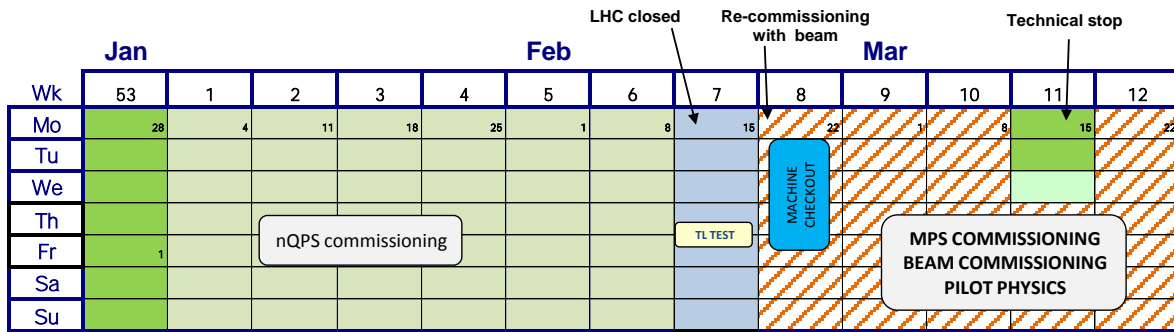

# 2010 LHC Schedule

- Technical Stop
- Re-commissioning with beam
- SPS et al - physics