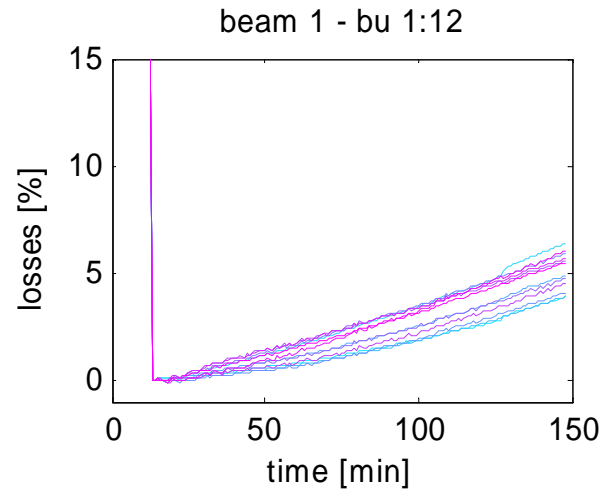

fill 1461 – beam 1

- 12 + 36 bunches, Monday Nov 1st, 5:00 am to 7:30 am

first bunch
to
last bunch

fill 1461 – beam 2

- 12 + 36 bunches, Monday Nov 1st, 5:00 am to 7:30 am

first bunch
to
last bunch