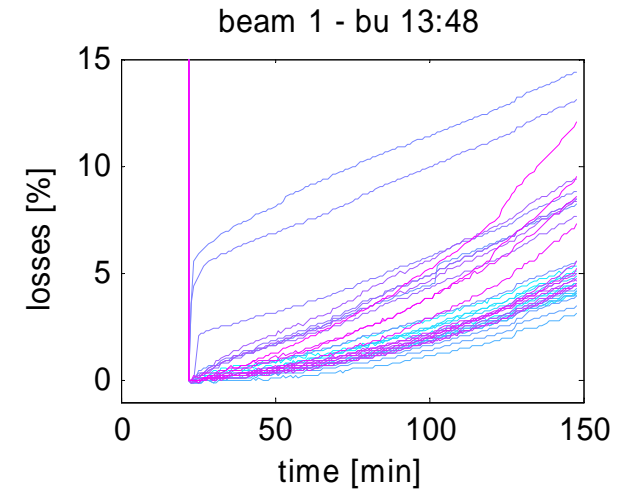

fill 1461 – beam 1

- 12 + 36 bunches, Monday Nov 1st, 5:00 am to 7:30 am

first bunch
to
last bunch

fill 1461 – beam 2

- 12 + 36 bunches, Monday Nov 1st, 5:00 am to 7:30 am

first bunch
to
last bunch