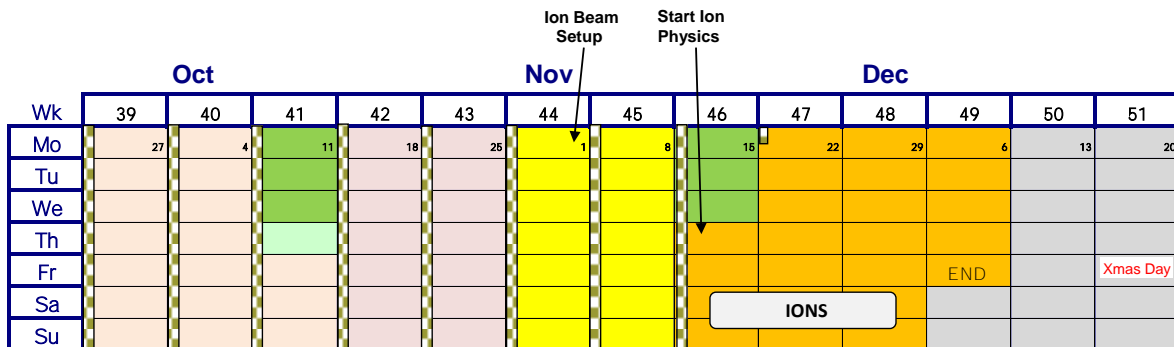

2010 LHC Schedule

- Technical Stop
- Re-commissioning with beam
- SPS et al - physics