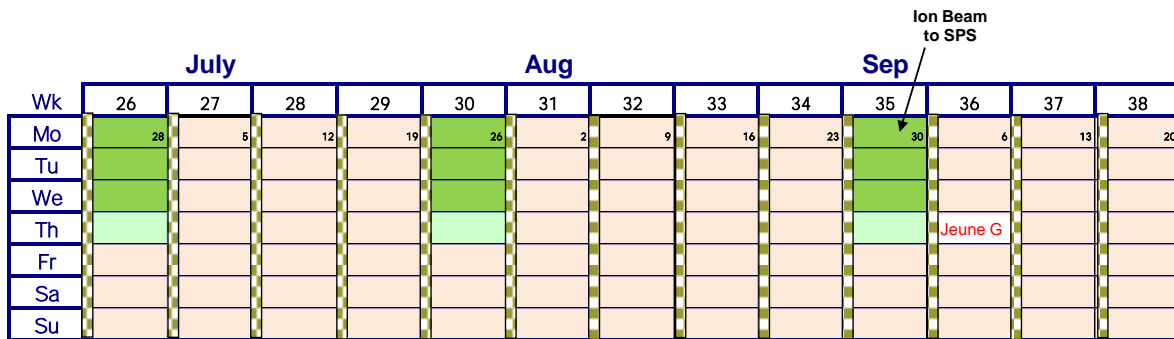

2010 LHC Schedule

- Technical Stop
- Re-commissioning with beam
- SPS et al - physics