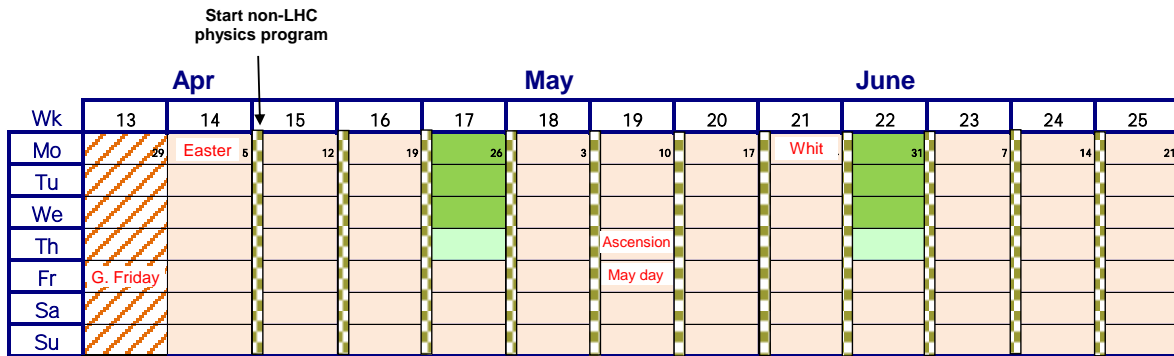

2010 LHC Schedule

- Technical Stop
- Re-commissioning with beam
- SPS et al - physics