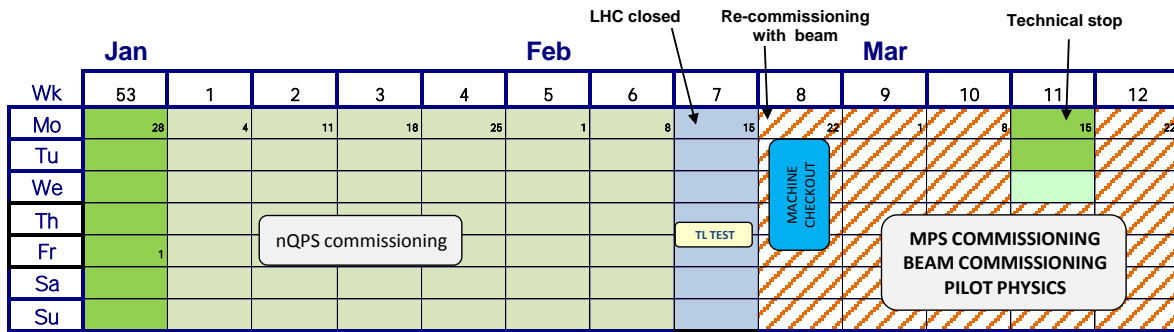

2010 LHC Schedule

- Technical Stop
- Re-commissioning with beam
- SPS et al - physics